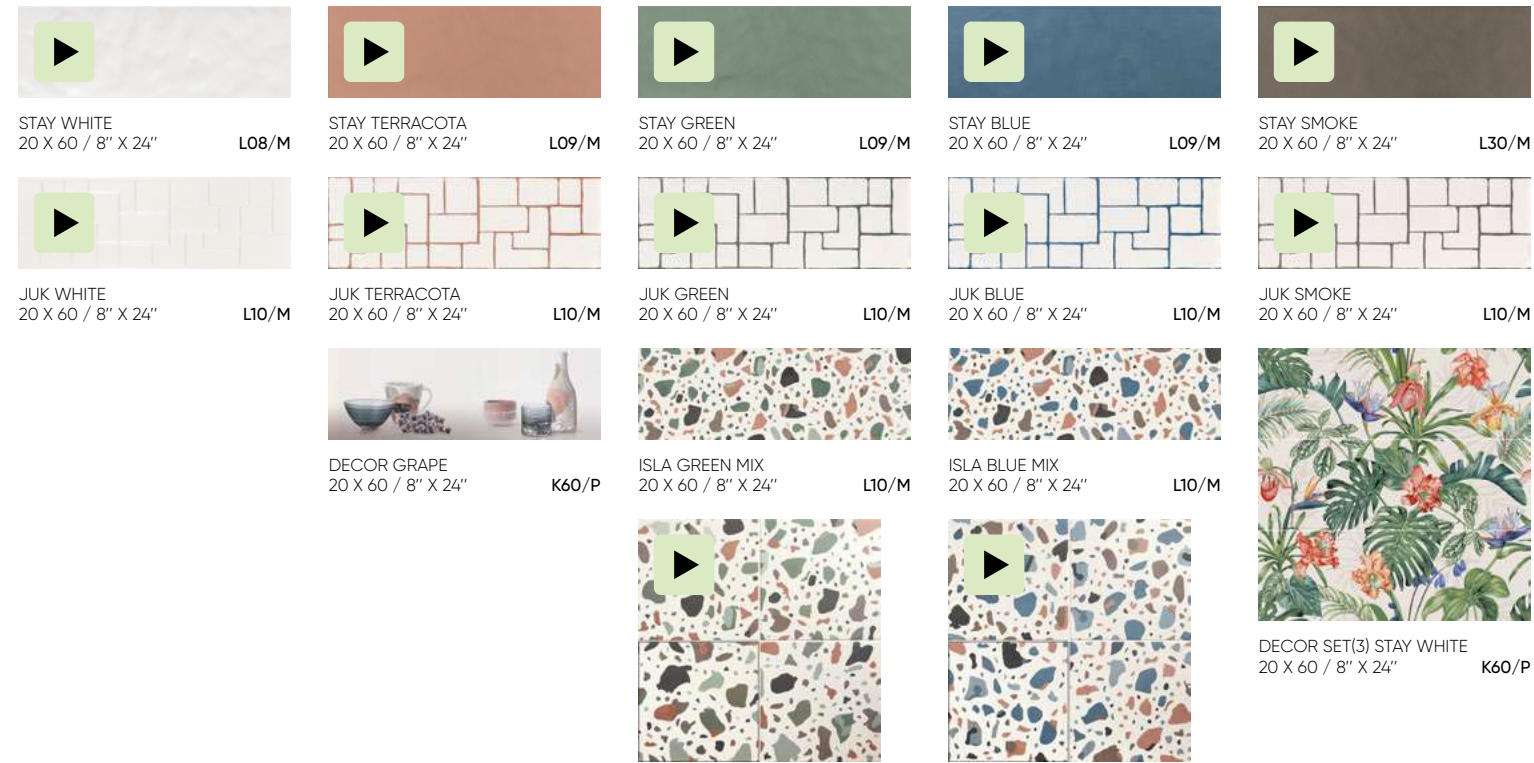

P **RUS** ISLA GREEN MIX 20 X 20 / 8" X 8" P95/M **P** **RUS** ISLA BLUE MIX 20 X 20 / 8" X 8" P95/M