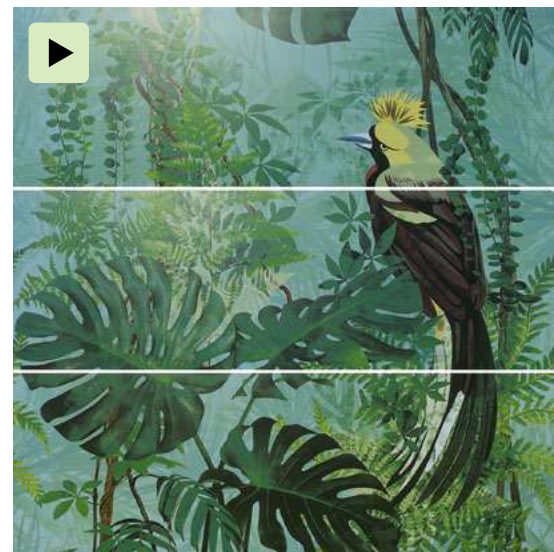

M V2 DECOR SET(3) DEF VIRNIA TURQUOISE
40 X 120 / 16" X 48"

K81/P