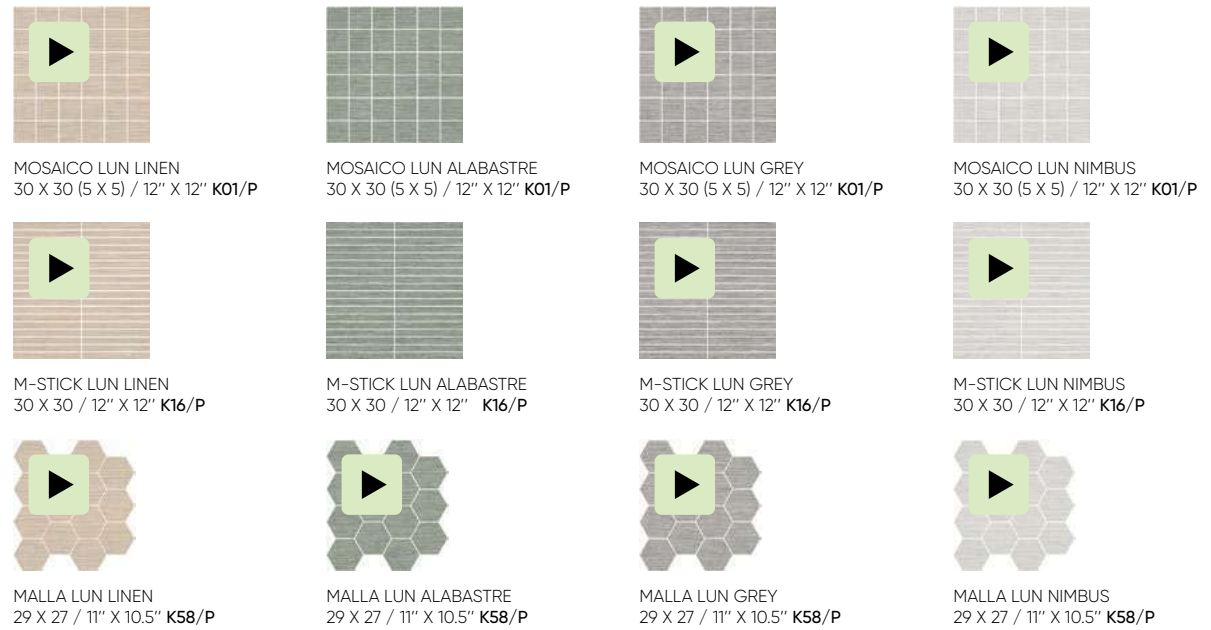

LUN LINEN RECT 30 X 60 / 12" X 24" M75/M
LUN ALABASTRE RECT 30 X 60 / 12" X 24" M75/M
LUN GREY RECT 30 X 60 / 12" X 24" M75/M
LUN NIMBUS RECT 30 X 60 / 12" X 24" M75/M

MOSAICOS · MOSAICS

MOSAICO LUN LINEN 30 X 30 (5 X 5) / 12" X 12" K01/P
MOSAICO LUN ALABASTRE 30 X 30 (5 X 5) / 12" X 12" K01/P
MOSAICO LUN GREY 30 X 30 (5 X 5) / 12" X 12" K01/P
MOSAICO LUN NIMBUS 30 X 30 (5 X 5) / 12" X 12" K01/P
M-STICK LUN LINEN 30 X 30 / 12" X 12" K16/P
M-STICK LUN ALABASTRE 30 X 30 / 12" X 12" K16/P
M-STICK LUN GREY 30 X 30 / 12" X 12" K16/P
M-STICK LUN NIMBUS 30 X 30 / 12" X 12" K16/P
MALLA LUN LINEN 29 X 27 / 11" X 10.5" K58/P
MALLA LUN ALABASTRE 29 X 27 / 11" X 10.5" K58/P
MALLA LUN GREY 29 X 27 / 11" X 10.5" K58/P
MALLA LUN NIMBUS 29 X 27 / 11" X 10.5" K58/P