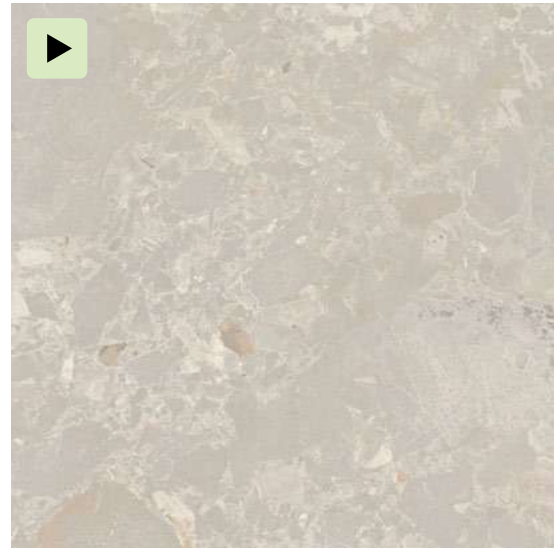

AURORA TAUPE HONED RECT
120 X 120 / 48" X 48"

L96/M