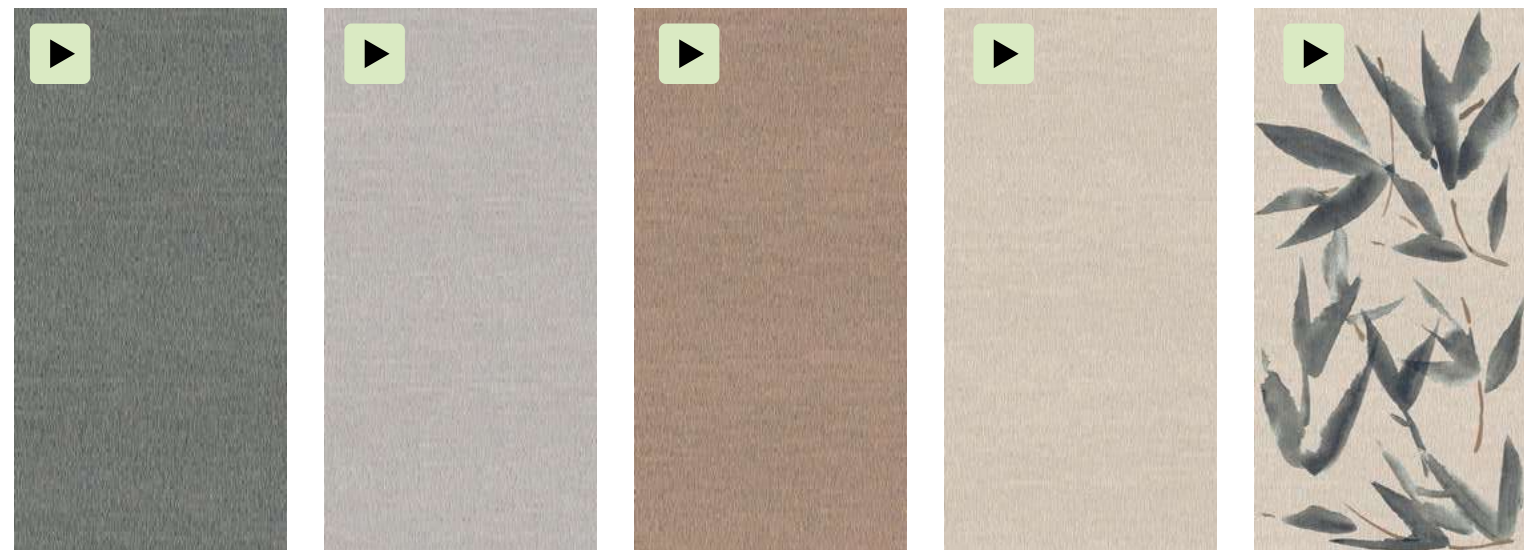

MUNUI EDEN RECT 60 X 120 / 24" X 48" M73/M
MUNUI MOON RECT 60 X 120 / 24" X 48" M73/M
MUNUI BAMBOO RECT 60 X 120 / 24" X 48" M73/M
MUNUI LINEN RECT 60 X 120 / 24" X 48" M73/M
LEAVES LINEN MIX RECT 60 X 120 / 24" X 48" M83/M