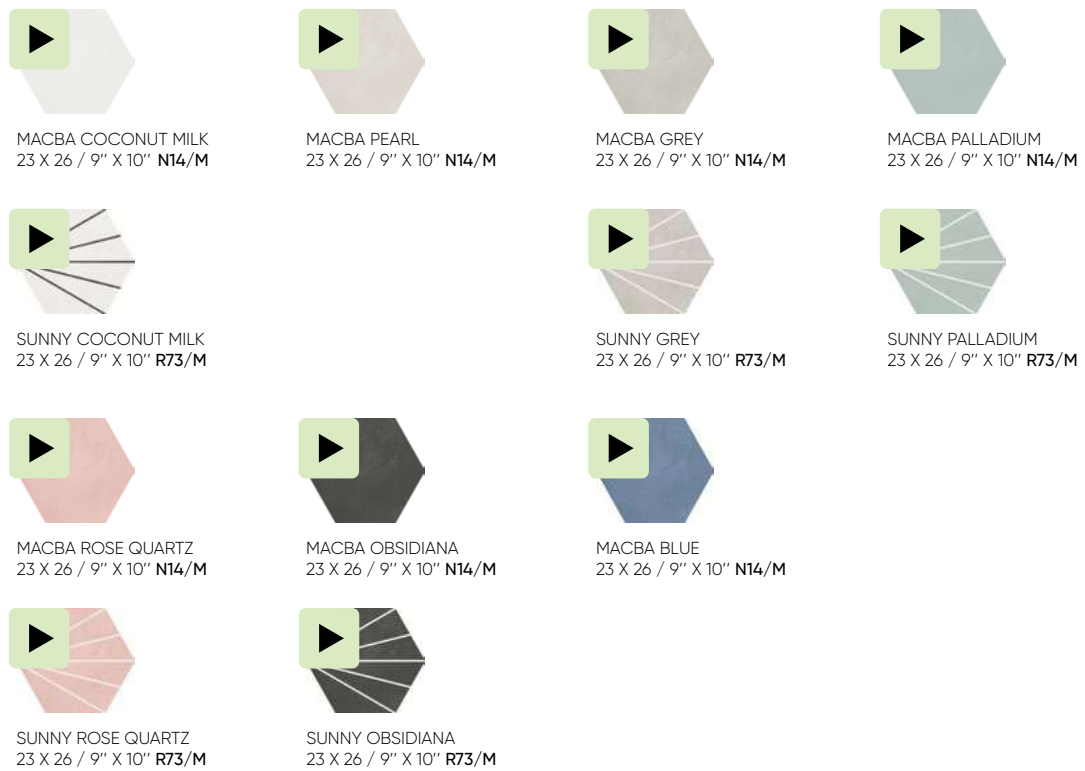

P M C2 V2 RU5

PAVIMENTO RECOMENDADO · RECOMMENDED FLOORING P M C2 V3 RU5

DISPONIBLE EN / AVAILABLE IN GREY & PEARL