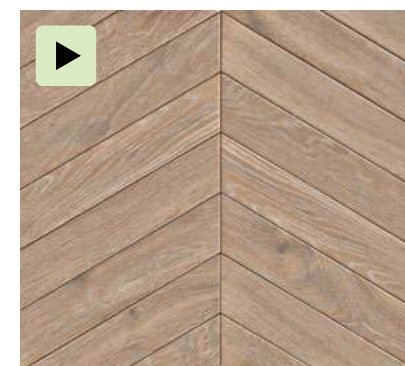

CHEVRON YOHO SESAME
8.5 X 44 / 3" X 17" **N81/M**