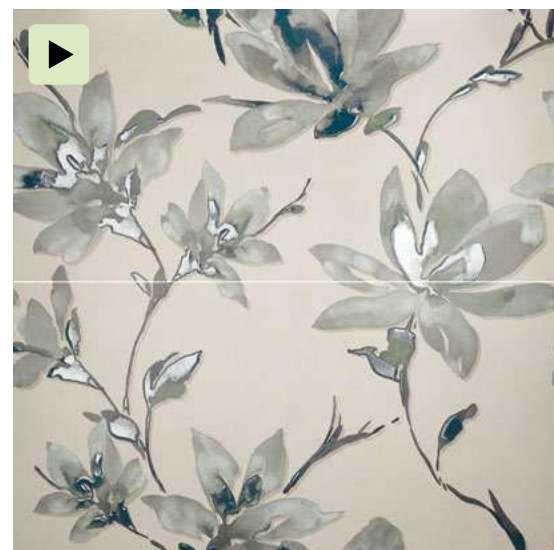

J16/M

C3 RU5 ANTI-SLIP RAW TOASTED RECT
60 X 120 / 24" X 48" **N74/M**

DECOR SET(2) FOLLAJE
60 X 120 / 24" X 48"

K68/P

DECOR SET(2) AB TROPICAL
60 X 120 / 24" X 48"

K68/P

DECOR SET(2) RAW NAIVE
60 X 120 / 24" X 48"