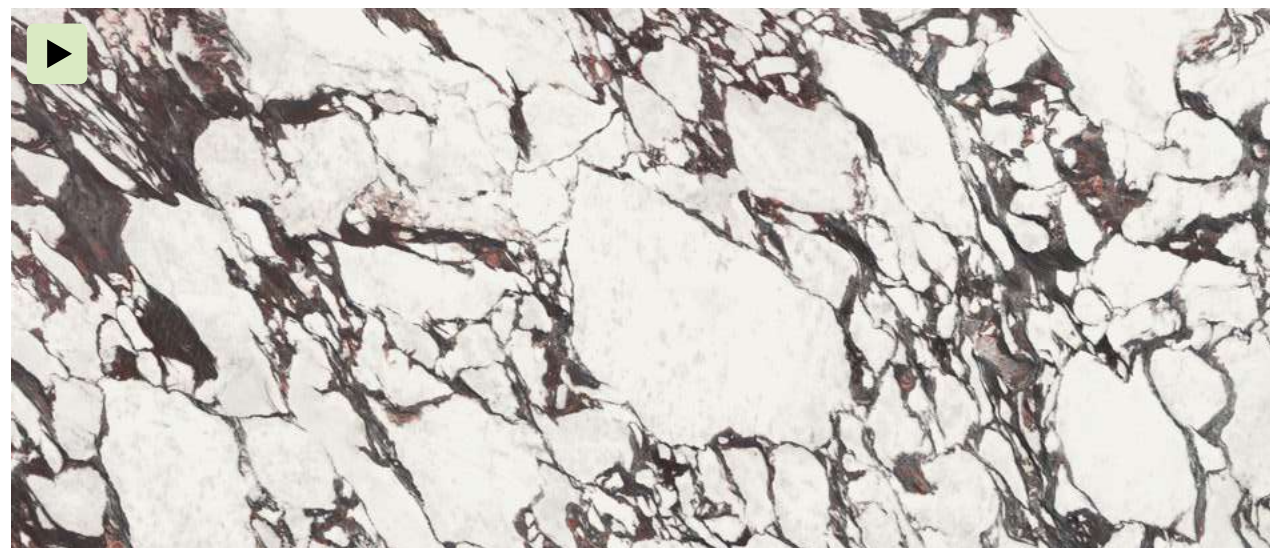

MEDICEA MARBLE POL RECT
120 X 278 / 48" X 109.5"

MEDICEA MARBLE HONED RECT
120 X 278 / 48" X 109.5"