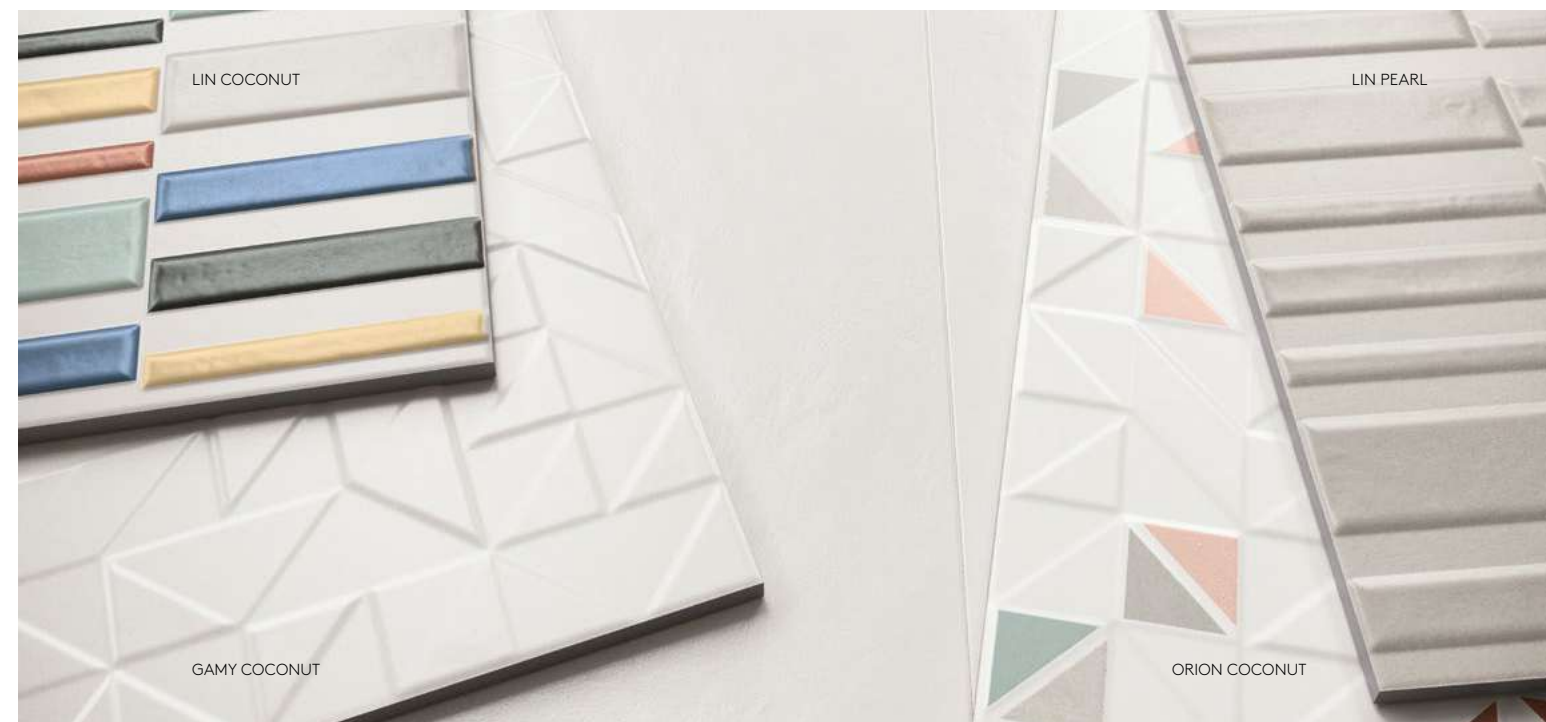

LIN COCONUT MILK 25 X 75 / 10" X 30" P58/M
LIN PEARL 25 X 75 / 10" X 30" P58/M
ORION COCONUT MILK 25 X 75 / 10" X 30" P58/M