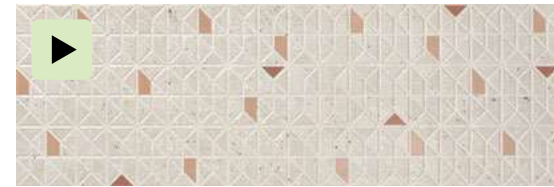

CONTRACT AVORIO RECT
40 X 120 / 16" X 48"

L26/M