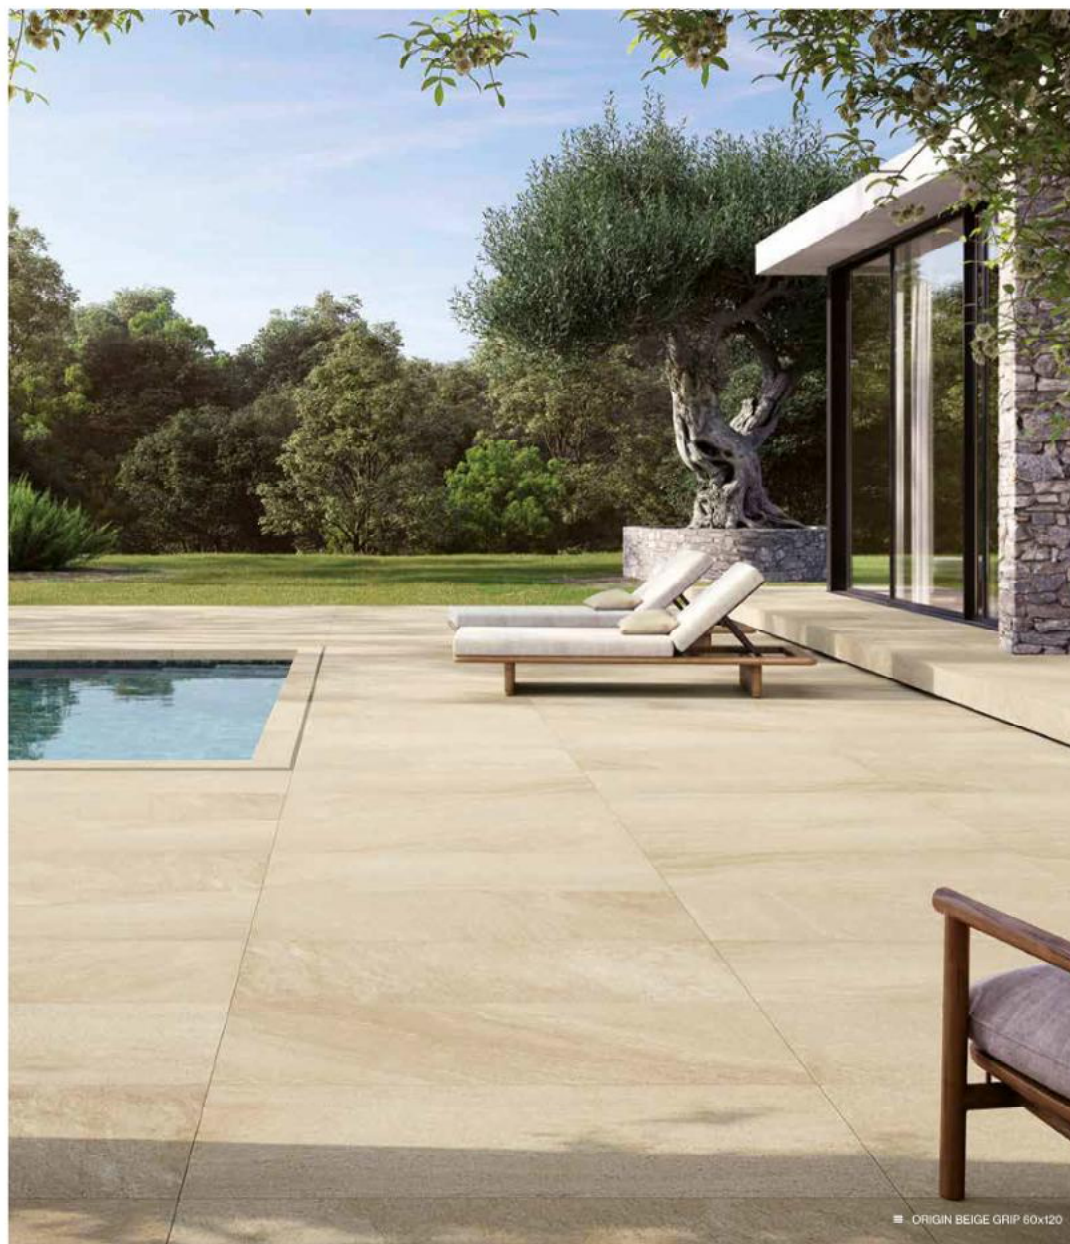

Origin

60x120 - 24"x48"

60x120

ORIGIN BEIGE GRIP
ORIGIN SILVER GRIP
ORIGIN GREY GRIP
M127

C3

R. ORIGIN 8X120
BEIGE / SILVER / GREY
P700

■ ORIGIN BEIGE GRIP 60x120